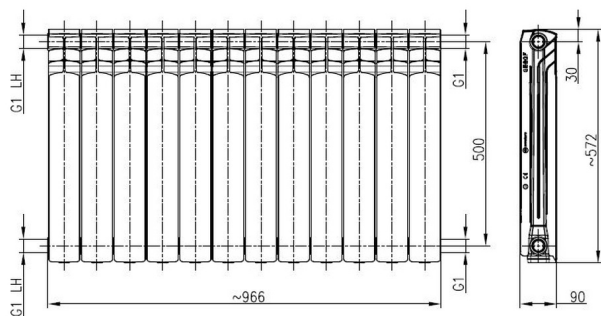

#### PRODUCT DESCRIPTION:

<b>INDEX:</b>	789-120-44
<b>EAN:</b>	5907571780704
<b>Colour:</b>	white
<b>RAL:</b>	white RAL 9010
<b>PKWiU:</b>	25.99.29-55.01
<b>Produkcja:</b>	Poland
<b>Material:</b>	aluminium
<b>Total section height [mm]:</b>	573
<b>Assembly height [mm]:</b>	500
<b>Section depth [mm]:</b>	90
<b>Water capacity in one section [dm<sup>3</sup>]:</b>	0.3
<b>Section weight [kg]:</b>	1.33
<b>Max water temperature [°C]:</b>	95
<b>Working pressure up to [Mpa]:</b>	2.0
<b>Thermal capacity of one section for t=50°C [W]:</b>	111.8
<b>Thermal capacity of one section for t=60°C [W]:</b>	141.5
<b>Works with a copper system:</b>	yes

#### CERTIFICATES AND DECLARATIONS:

The product is made according to the standard PN-EN 442-1: 2015-02, it has Hygienic Attestation, Declaration of Conformity

<b>Connection:</b>	side
<b>Total width [mm]:</b>	966